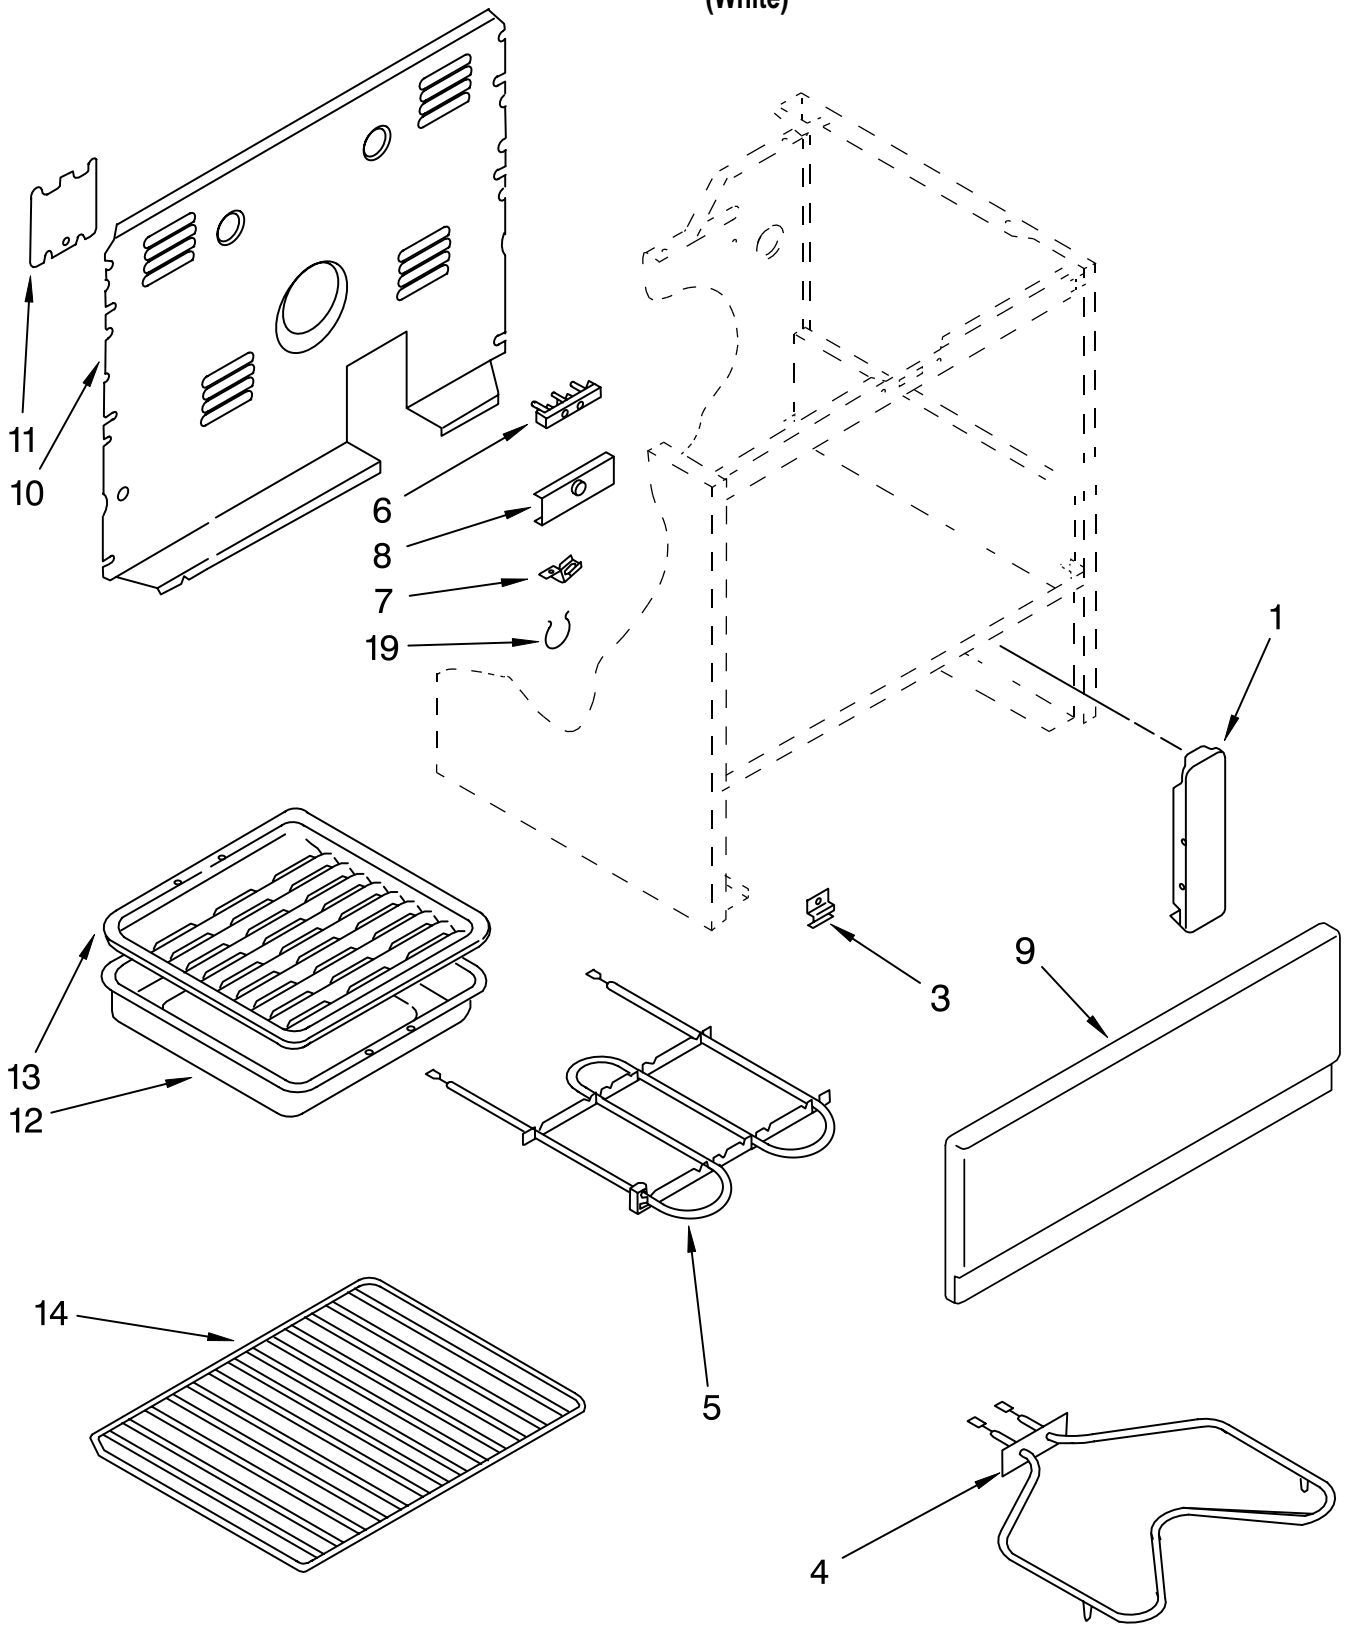

UNIT PARTS

For Model: RF356BXDW0

(White)

FOR ORDERING INFORMATION REFER TO PARTS PRICE LIST

UNIT PARTS

For Model: RF356BXDW0
(White)

Illus.	Part	
No.	No.	DESCRIPTION

NOTE: The screws and nuts required to attach a part are listed immediately following that part.

1	3169420	Bracket, Mounting (2)
3	3169548	Bracket, Mounting
	343641	Screw, 10-16 x 1/2
4	661170	Unit, Bake (240V) 308180 (Alt.) 313827 (Alt.)
	3150532	Screw, 10-32 x 7/16 (2)
5	660579	Unit, Broil (240V) 311714 (Alt.) 311713 (Alt.)
	3150532	Screw, 10-32 x 7/16 (2)
6	258076	Terminal Block
	98884	Screw, 10-16 x 1 (2)
	112432	Nut (6)
7	3169573	Ground Strap
	313660	Clip
	690989	Screw, 10-32 x 1/2
8	3150190	Bracket, Service
	343641	Screw, 10-16 x 1/2 (2)
9	3169422	Panel, Drawer (Dummy)
	313349	Screw, 8-18 x 1/2
10	3148975	Cover, Rear
	343641	Screw, 10-16 x 1/2 (7)
11	307972	Cover, Service
	343641	Screw, 10-16 x 1/2 (2)
12	3169076	Pan, Broiler
13	3147563	Rack, Broiler
14	308173	Rack, Oven (2) (Straight)
19	313438	Clip, Harness (2)

Following Parts Not Illustrated

814091	Anti-Tip Kit (Floor Mount)
3184477	Glass Cleaner
3183488	Window Scrapper